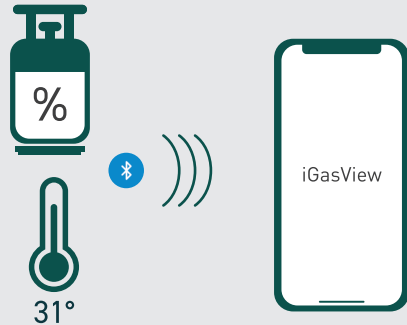

iGasView

CONTROL AND MONITOR
GAS CONSUMPTION IN GAS CYLINDERS

**Integrated Gas
Technologies**

**DISPLAY
+ APP**
For Tablet
& Smartphone

MAIN FEATURES

Designed for outdoor
as well as indoor use

Precise gas weight
Water tight Ip55

Connects With
Bluetooth

- Real Time gas level Monitoring
- Smart phone application
- Adjustable size

- Advertising
- Bluetooth connectivity
- Water tight Ip55
- Manual display - offline

As a global gas regulator manufacturer IGT takes pride in product quality & durable products. We support UN Sustainable Development Goals with special focus on 3, 12 & 13. An extended product lifetime reduces environmental footprint.

iGasView

Smartphone Application

The iGasView app connects to iGasView devices primarily to control and monitor gas consumption in gas cylinder but can also be utilized to use for cooking thermometer, camper vans, and use in caravan/RV construction and other applications related to use of gas.

Home screen

Dashboard landing page shows overview of grouped items or single units (possible to toggle between).

Groups show overview and basic information on gas bottle level and thermometer current temperature. Gas bottles are shown in a red box if they are below critical gas level (>15%).