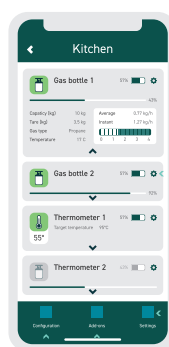

iGasView

Smartphone Application

The iGasView app connects to iGasView devices primarily to control and monitor gas consumption in gas cylinder but can also be utilized to use for cooking thermometer, camper vans, and use in caravan/RV construction and other applications related to use of gas.

Home screen

Dashboard landing page shows overview of grouped items or single units (possible to toggle between).

Groups show overview and basic information on gas bottle level and thermometer current temperature. Gas bottles are shown in a red box if they are below critical gas level (>15%).

When active and connected, units are marked in a green box and highlighted while disconnected units are toned down in a grey box.

From the dashboard, it is also possible to configure new units or create new groups from already connected units.

During initial setup of app, it should be possible to select language - app must be translated into different options; English, Danish, German, French etc.

Overview

iGasView overview of selected group (Kitchen).