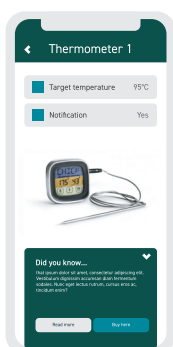

Thermometer

On unit page, it is possible to configure specific settings for selected item.

Pop-up overlays in bottom of screen provide tips and tricks to optimize use of accessories and urges user to purchase additional equipment to expand possibilities.