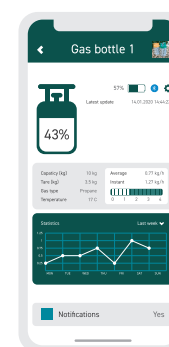

During initial setup of app, it should be possible to select language - app must be translated into different options; English, Danish, German, French etc.

Overview

iGasView overview of selected group (Kitchen).

Page provides simple overview of grouped items with basic information such as connection (on/off), battery status and fill level (gas cylinder) or current temperature (thermometer).

Information can be expanded to show additional information by pressing arrow down. Can be hidden again by pressing arrow up.

Gas Bottle

Single page for each item. Shows detailed information and use statistics.

Bottom graphic shows estimated duration left on current setting (like distance to empty tank in a car). Left "speedometer" shows gas setting - from closed to fully open. Right graphic shows time left to empty bottle on current setting. Measured by using a period of time backwards (10 sec. i.e.) combined with gas level declination.