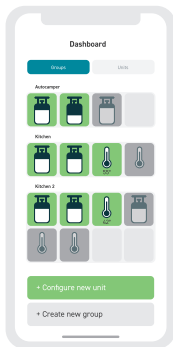

Connects With
Bluetooth

- Real Time gas level Monitoring
- Smart phone application
- Adjustable size

- Advertising
- Bluetooth connectivity
- Water tight Ip55
- Manual display - offline

As a global gas regulator manufacturer IGT takes pride in product quality & durable products. We support UN Sustainable Development Goals with special focus on 3, 12 & 13. An extended product lifetime reduces environmental footprint.

iGasView

Smartphone Application

The iGasView app connects to iGasView devices primarily to control and monitor gas consumption in gas cylinder but can also be utilized to use for cooking thermometer, camper vans, and use in caravan/RV construction and other applications related to use of gas.

Home screen

Dashboard landing page shows overview of grouped items or single units (possible to toggle between).

Groups show overview and basic information on gas bottle level and thermometer current temperature. Gas bottles are shown in a red box if they are below critical gas level (>15%).

Page provides simple overview of grouped items with basic information such as connection (on/off), battery status and fill level (gas cylinder) or current temperature (thermometer).

Information can be expanded to show additional information by pressing arrow down. Can be hidden again by pressing arrow up.